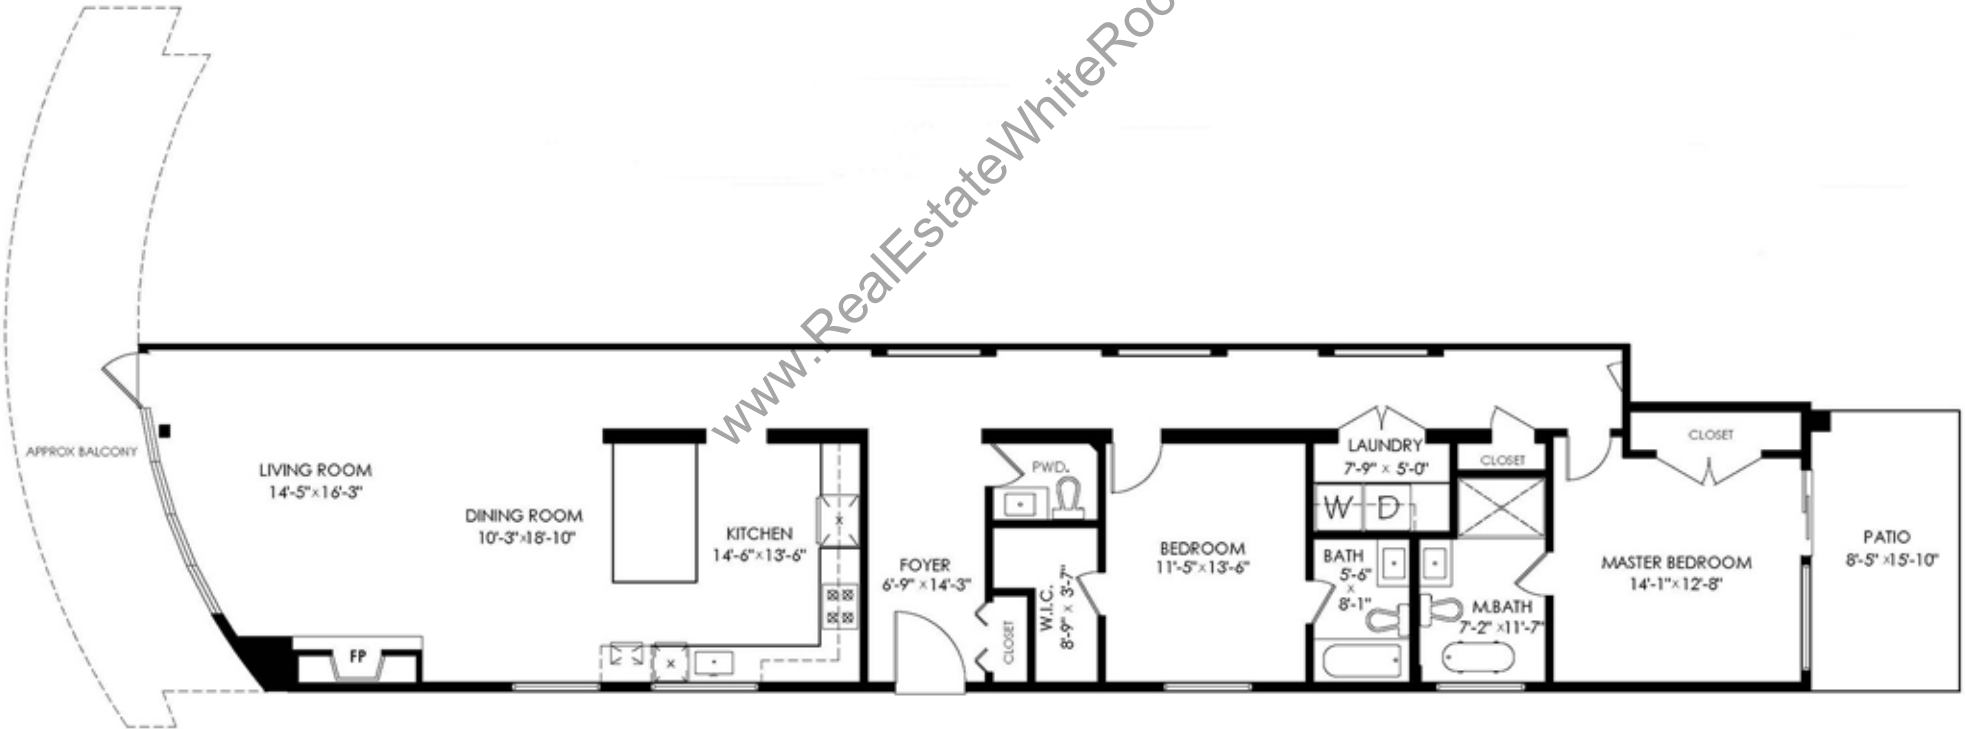

Penthouse & Sub-Penthouse

Floor Area: 3,290 SQ FT

Balconies: 482 SQ FT

3 BEDS

3.5 BATHS

Ceiling Height: 9' 7"

Allure

#101

Floor Area: 1,773 SQ FT

Balconies: 438 SQ FT

2 BEDS

2.5 BATHS

Ceiling Height: 8' 6"

Allure

www.RealEstateWhiteRock.com

#102

Floor Area: 1,539 SQ FT

Balconies: 432 SQ FT

2 BEDS

2.5 BATHS

Ceiling Height: 8' 6"

Allure