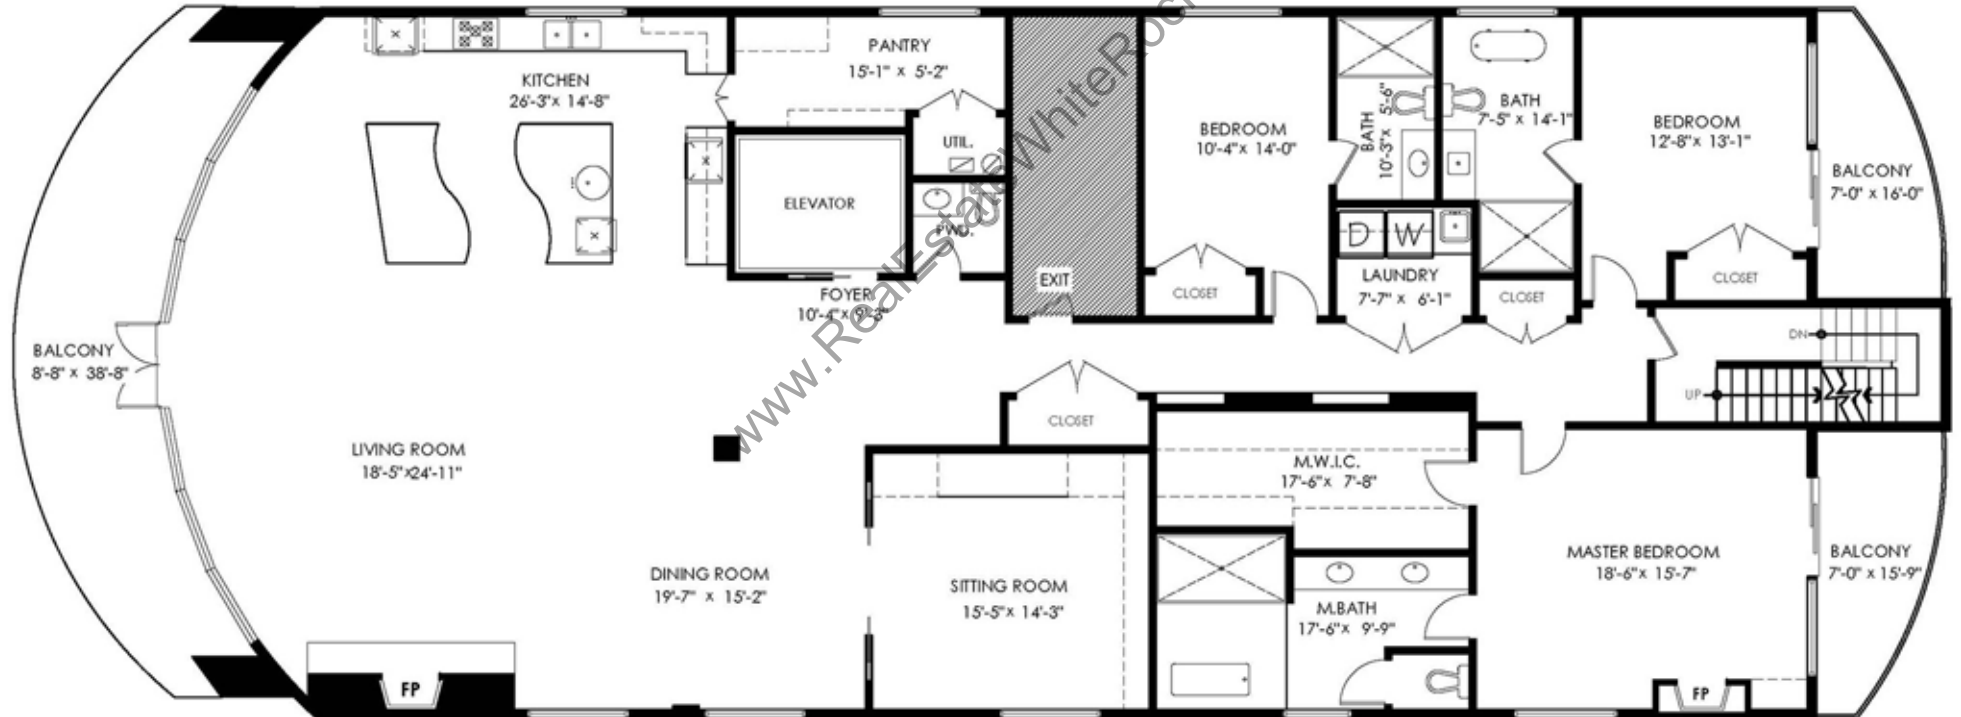

Penthouse & Sub-Penthouse

Floor Area: 3,290 SQ FT

Balconies: 482 SQ FT

3 BEDS

3.5 BATHS

Ceiling Height: 9' 7"

Allure

#101

Floor Area: 1,773 SQ FT

Balconies: 438 SQ FT

2 BEDS

2.5 BATHS

Ceiling Height: 8' 6"

Allure

www.RealEstateWhiteRock.com

#102

Floor Area: 1,539 SQ FT

Balconies: 432 SQ FT

2 BEDS

2.5 BATHS

Ceiling Height: 8' 6"

Allure